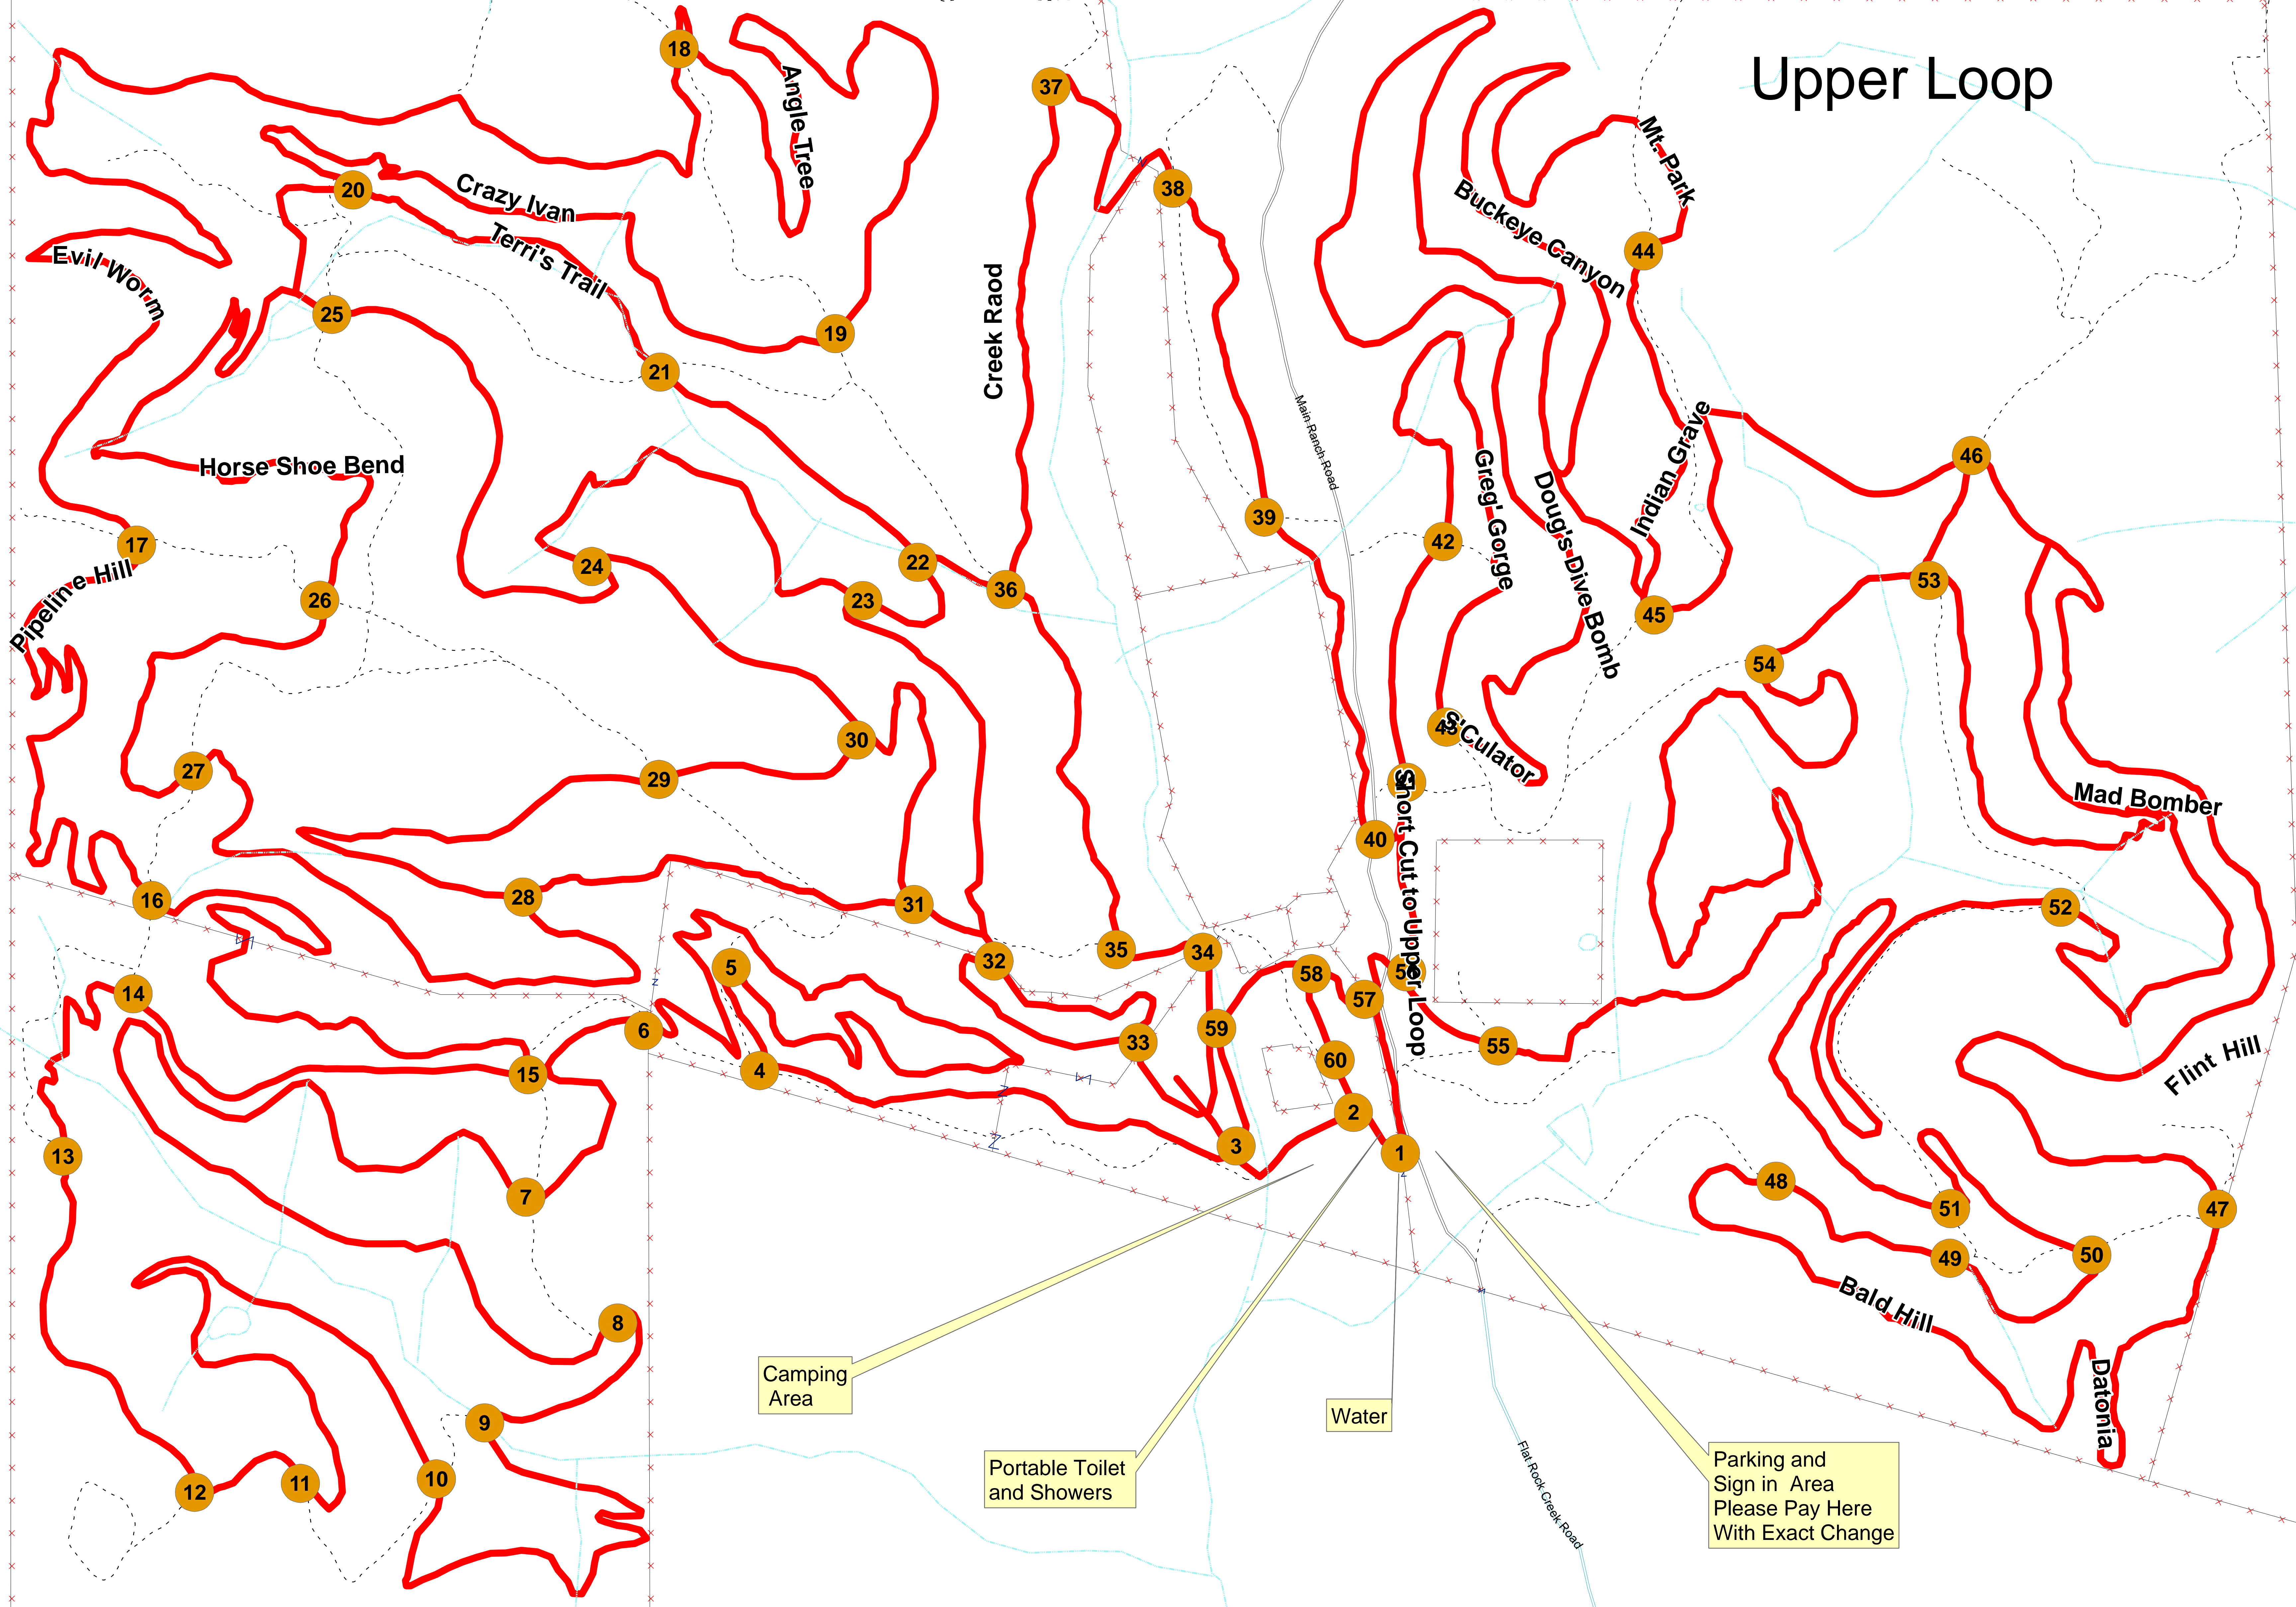

# Flat Rock Ranch Comfort, Texas

Marker

Trails

## Roads

County Road

Main Road

Pasture Roads

Fence Line

Lower Loop

Upper Loop

Camping Area

Portable Toilet and Showers

Water

Parking and Sign in Area  
Please Pay Here  
With Exact Change