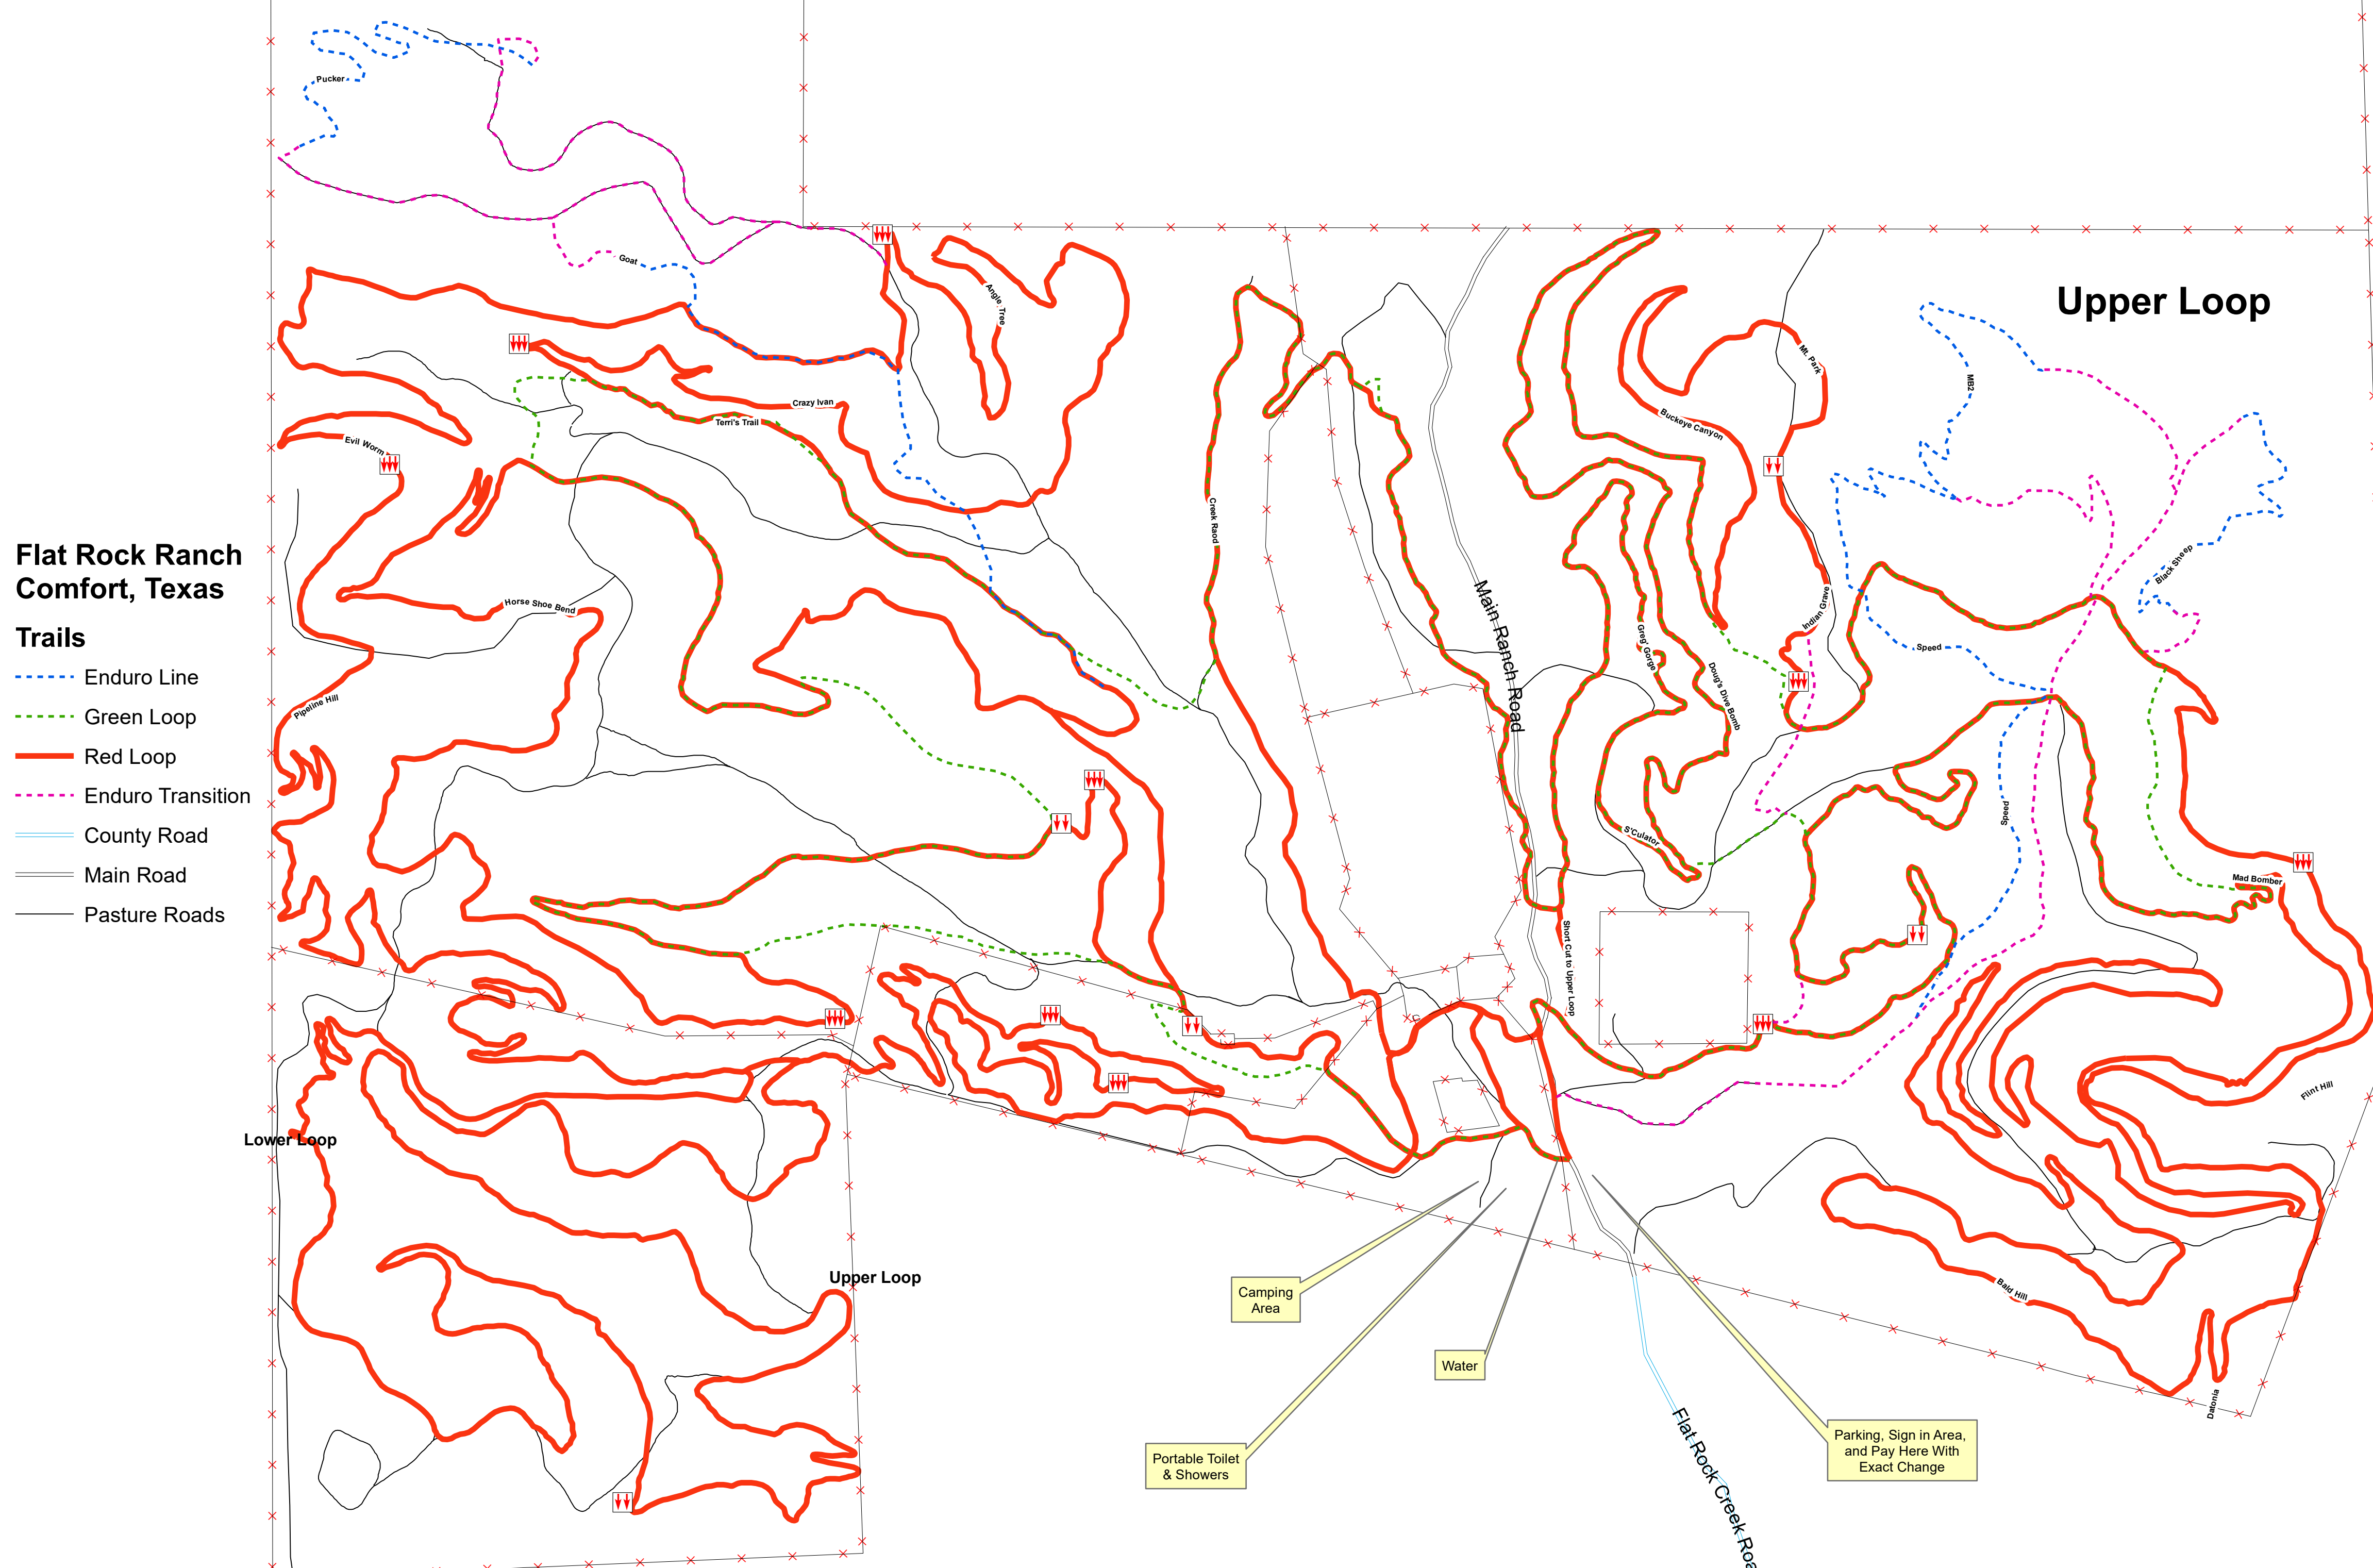

lower Loop

Upper Loop

Flat Rock Ranch Comfort, Texas

- Trails**
- Enduro Line
 - Green Loop
 - Red Loop
 - Enduro Transition
 - County Road
 - Main Road
 - Pasture Roads

Lower Loop

Upper Loop

Portable Toilet & Showers

Camping Area

Water

Parking, Sign in Area, and Pay Here With Exact Change

Flat Rock Creek Road

Start Out to Upper Loop