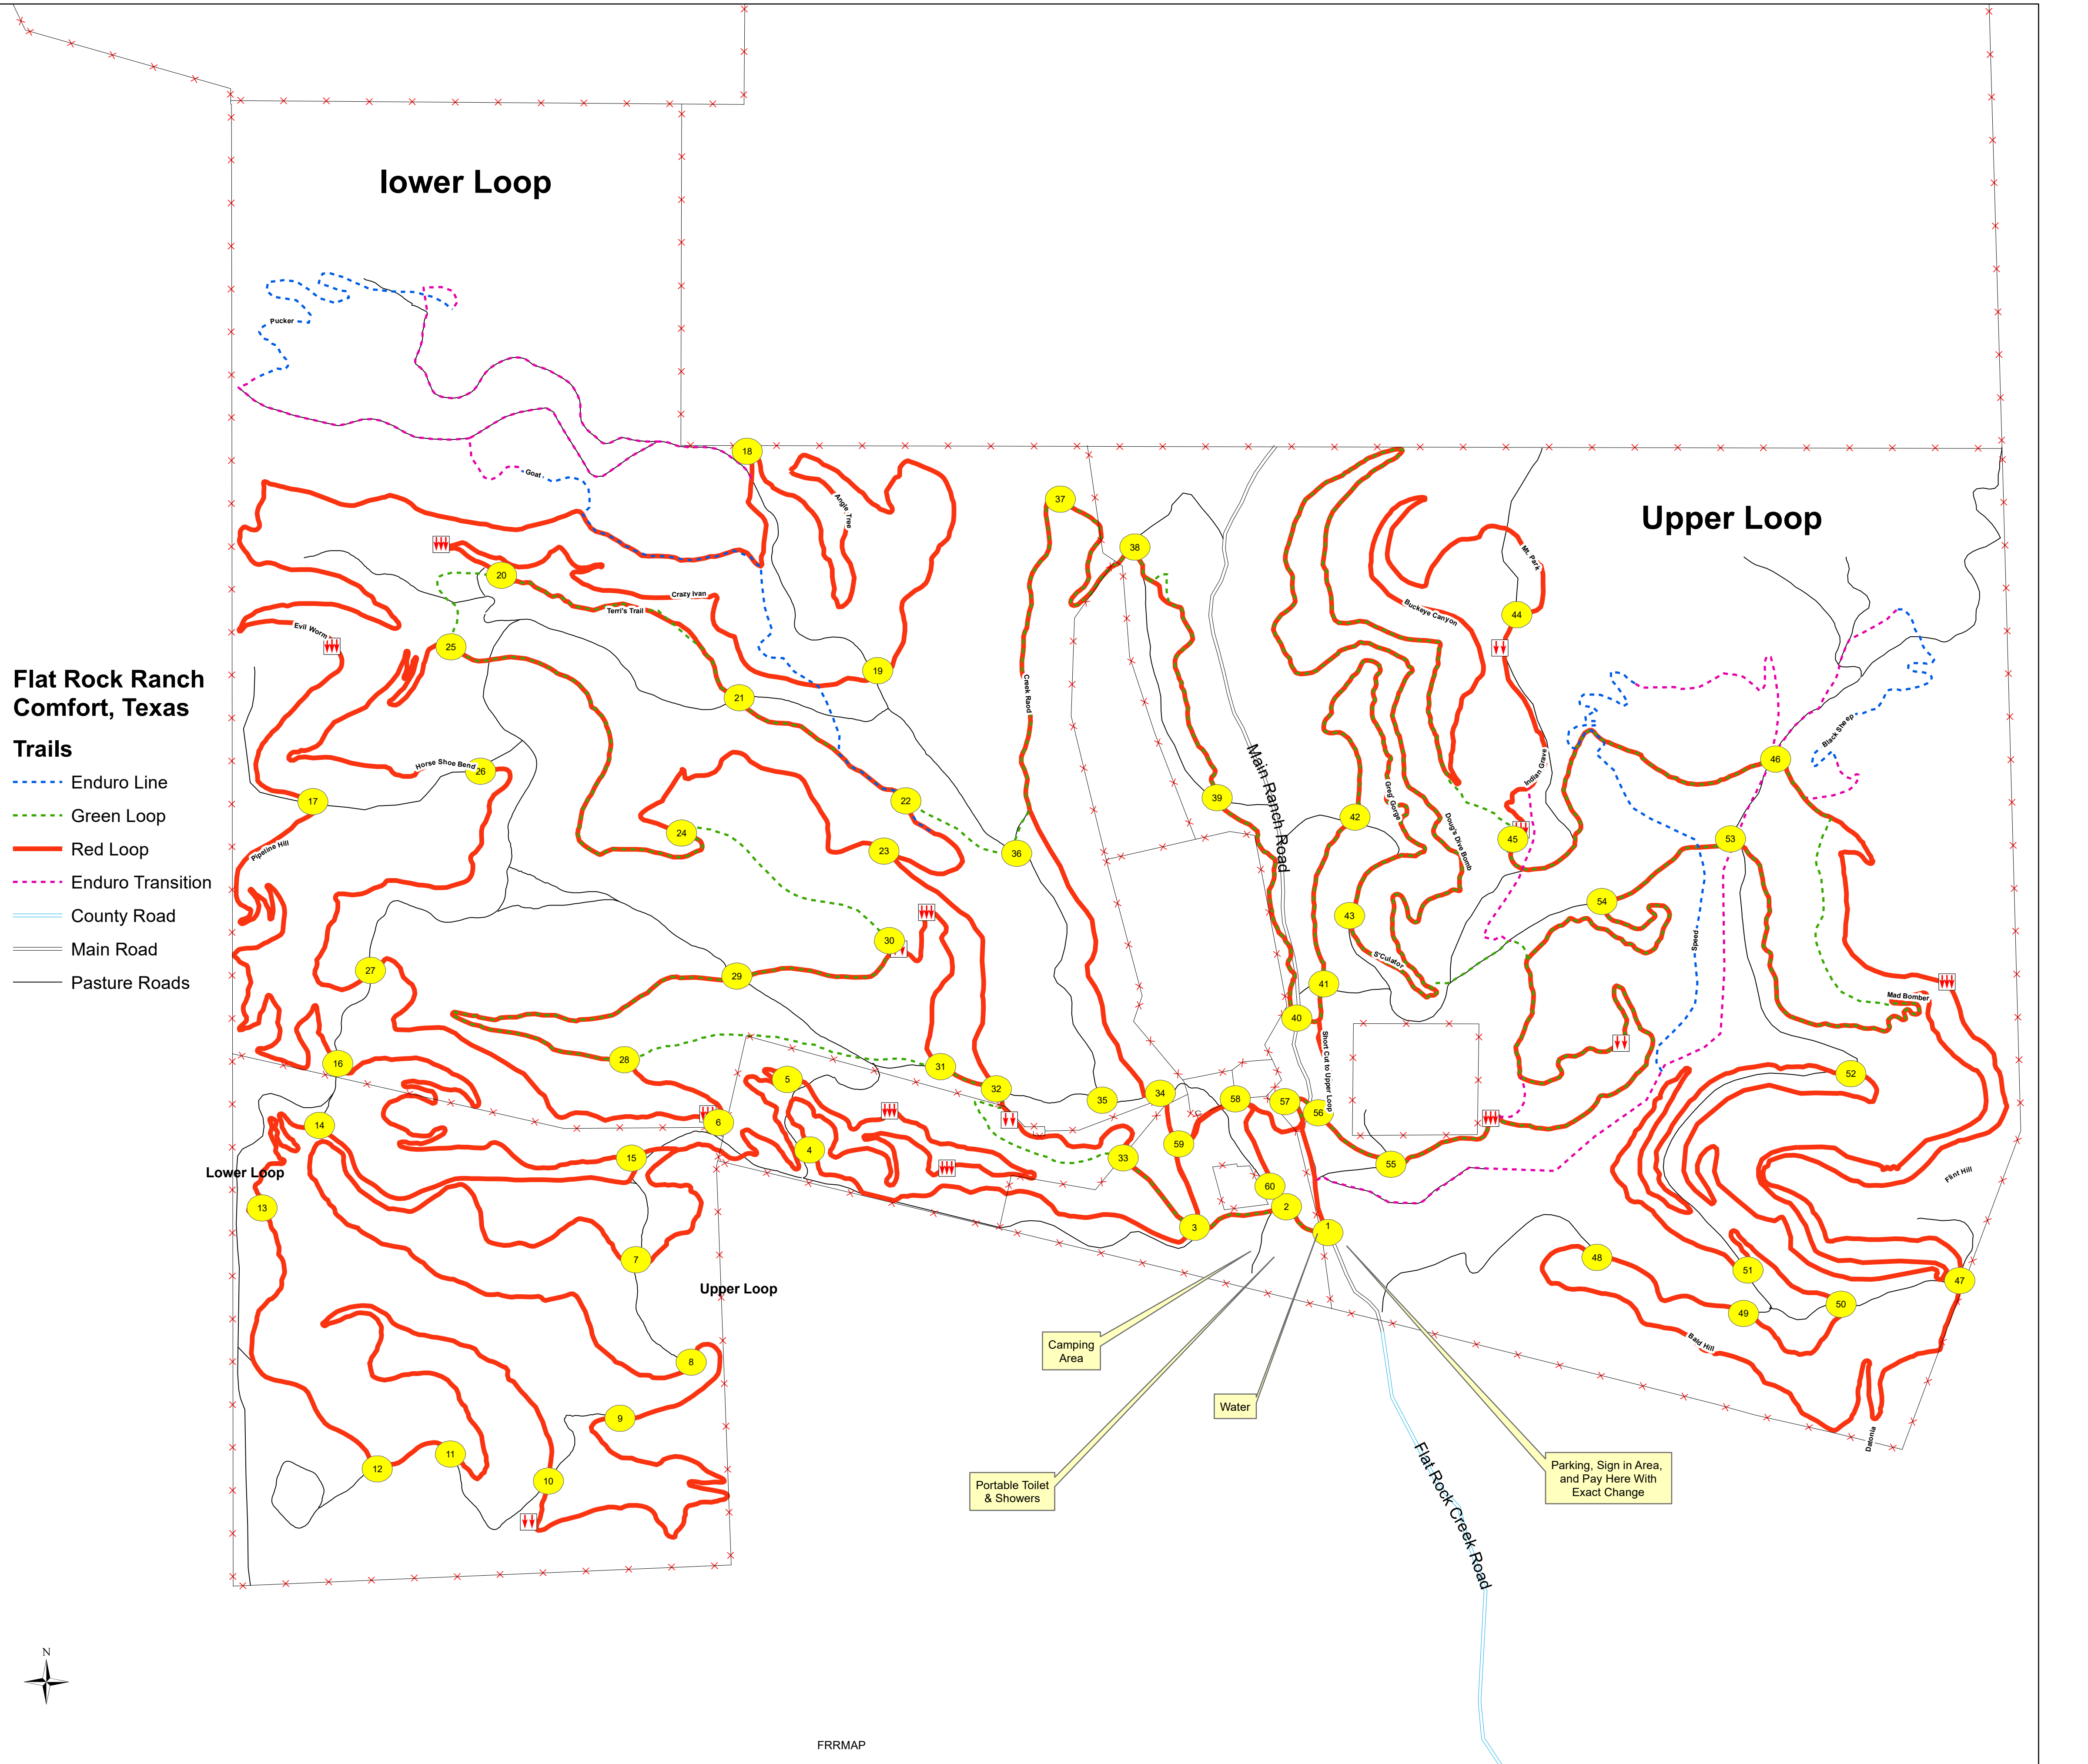

lower Loop

Upper Loop

Flat Rock Ranch Comfort, Texas

- ### Trails
- Enduro Line
 - Green Loop
 - Red Loop
 - Enduro Transition
 - County Road
 - Main Road
 - Pasture Roads

Portable Toilet
& Showers

Camping
Area

Water

Parking, Sign in Area,
and Pay Here With
Exact Change